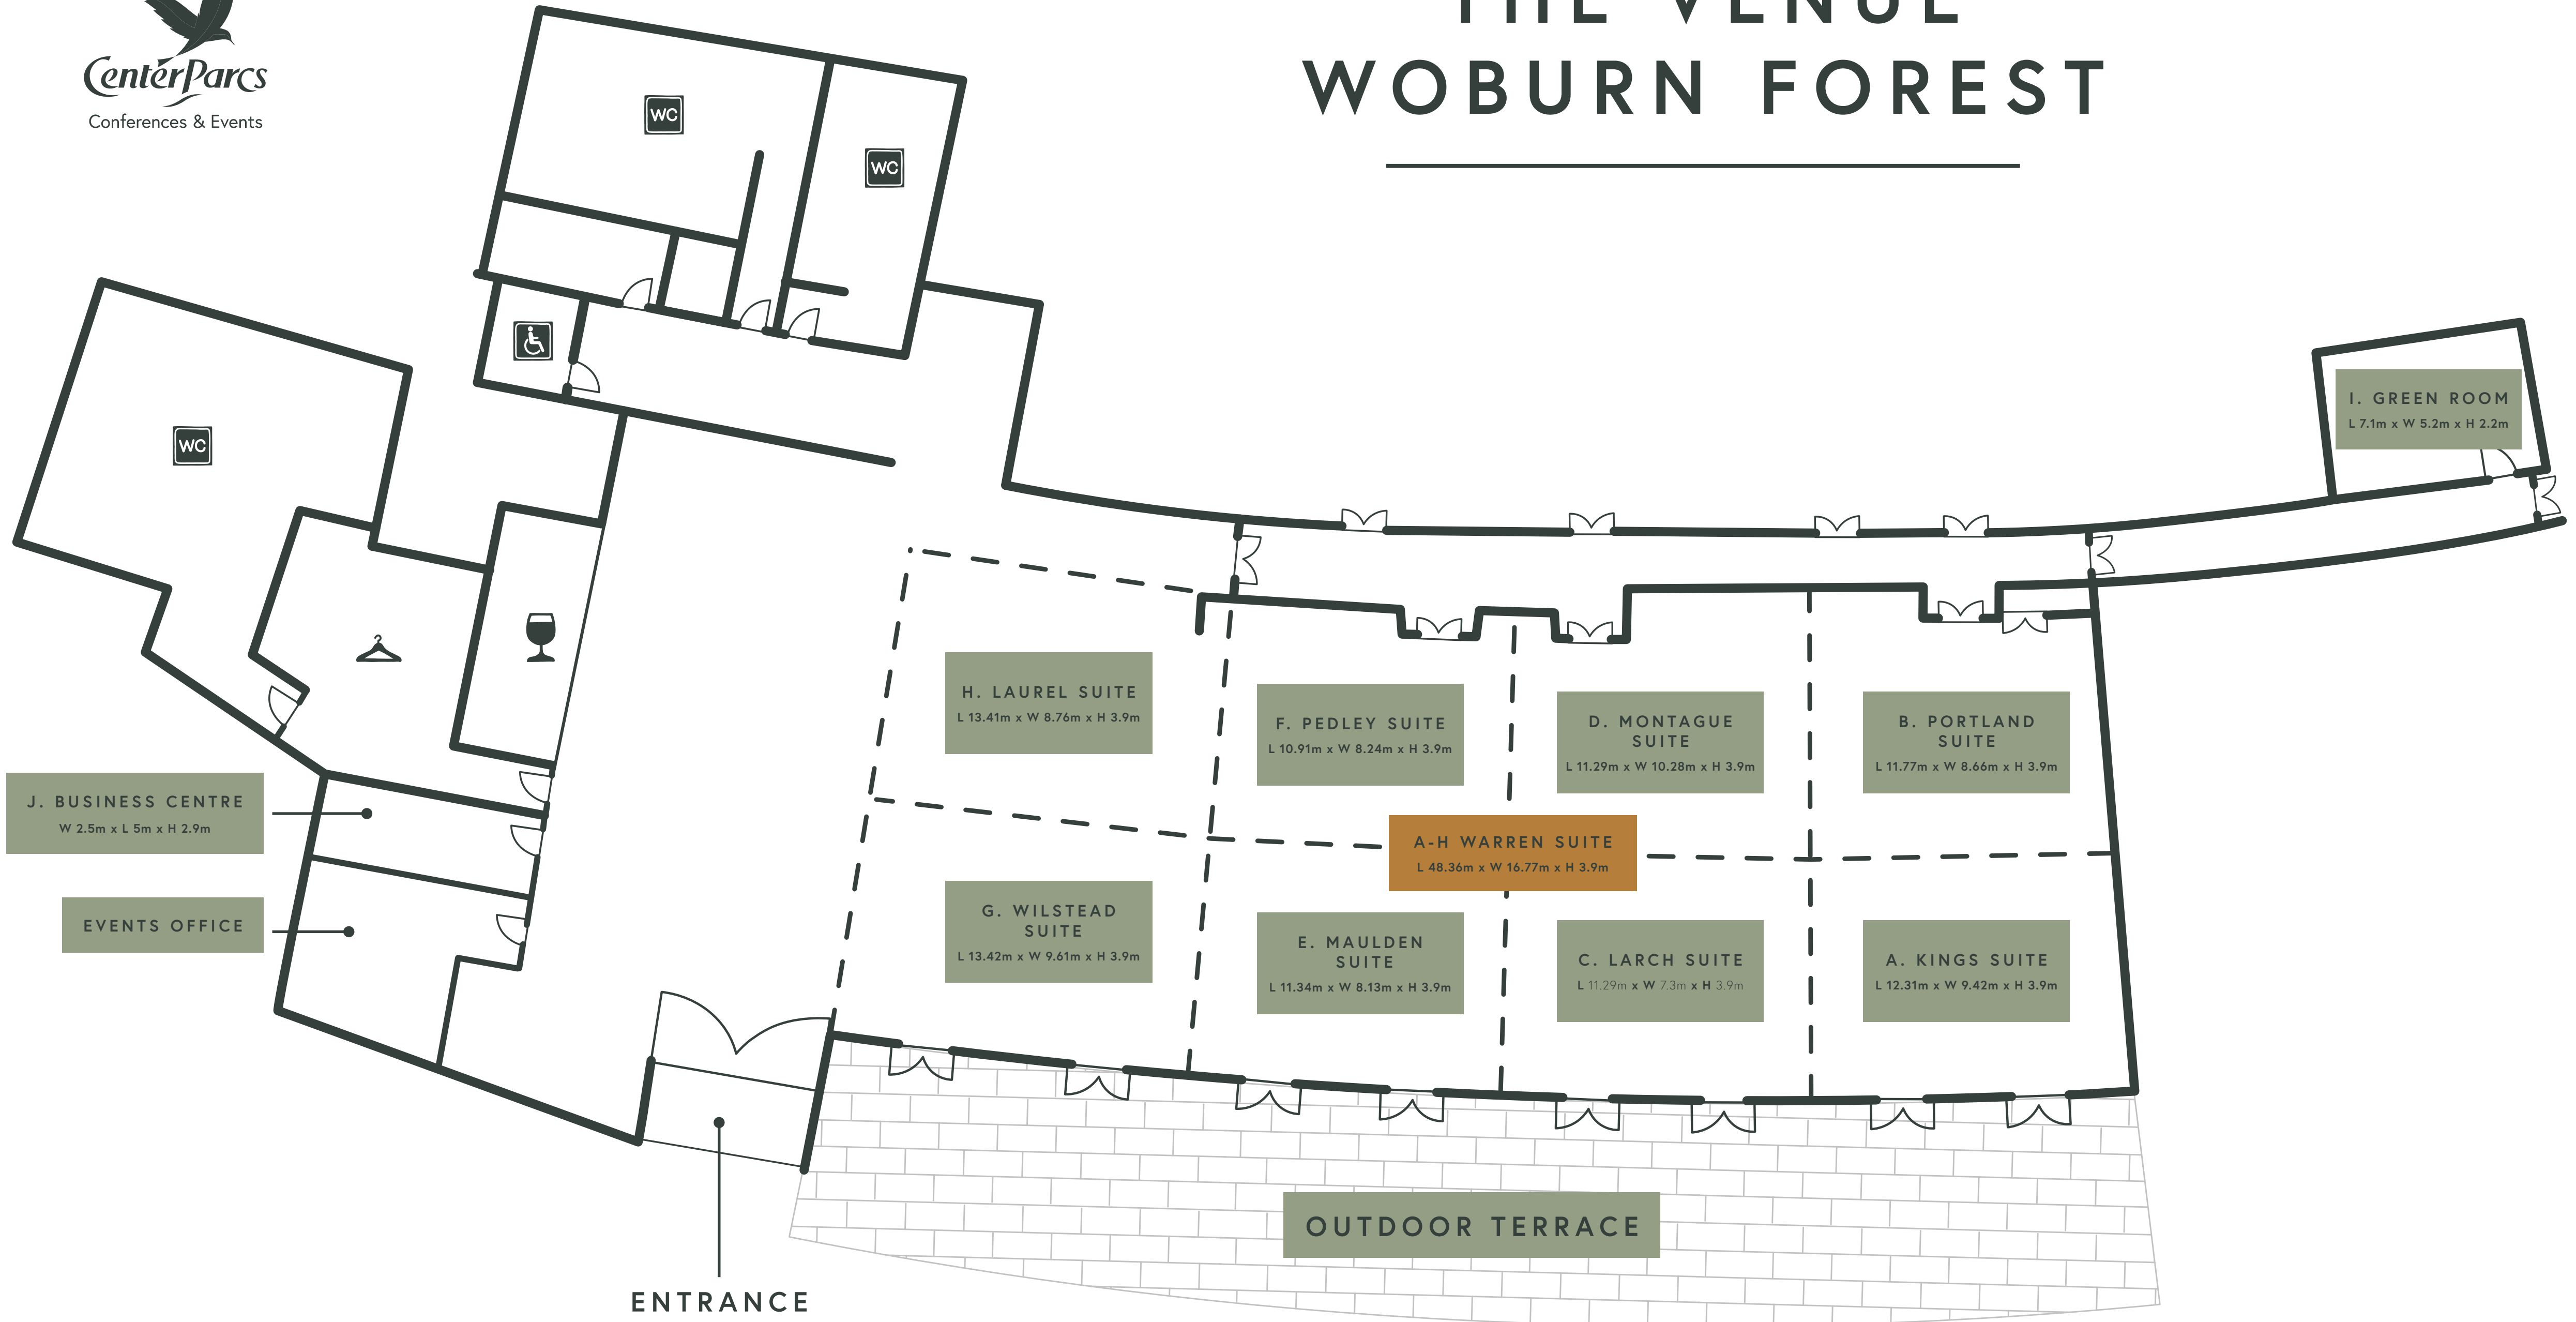

THE VENUE WOBURN FOREST

ENTRANCE

OUTDOOR TERRACE